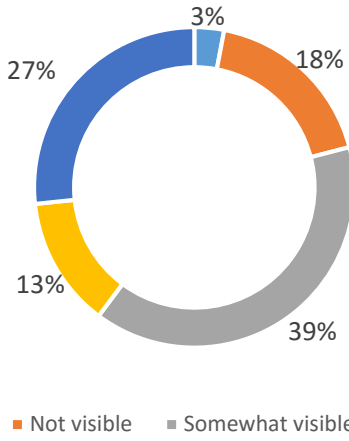

AA Member

**Festive Period Visible Policing Survey
Results**

1. Overview of current report

The current report highlights the insights acquired from the AA festive period visible policing survey. Topics under investigation include: police presence, driving behaviour and driving ability.

2. Results

Sample: 349

How visible was police presence on our roads during the festive period?

Sample: 334

How did this traffic police presence on our roads make you feel?

Sample: 335

Do you consider the recently released traffic fatality statistics over the festive period (1714 deaths) as low, normal or high?