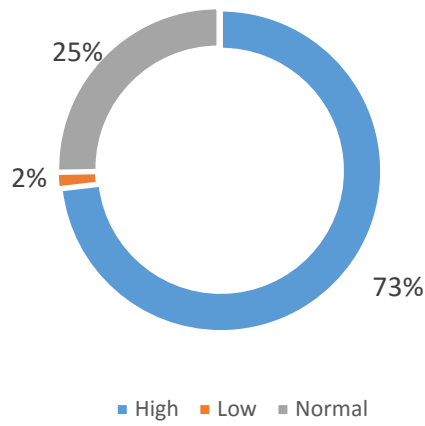

AA Member

**Festive Period Visible Policing Survey
Results**

1. Overview of current report

The current report highlights the insights acquired from the AA festive period visible policing survey. Topics under investigation include: police presence, driving behaviour and driving ability.

2. Results

Sample: 349

How visible was police presence on our roads during the festive period?

Sample: 334

How did this traffic police presence on our roads make you feel?

Sample: 335

Do you consider the recently released traffic fatality statistics over the festive period (1714 deaths) as low, normal or high?

Sample: 329

Do the 1714 fatalities on our roads during the festive period make you reconsider your driving behaviour?

Sample: 329

Sample: 325

Sample: 324

End.
Thank you!