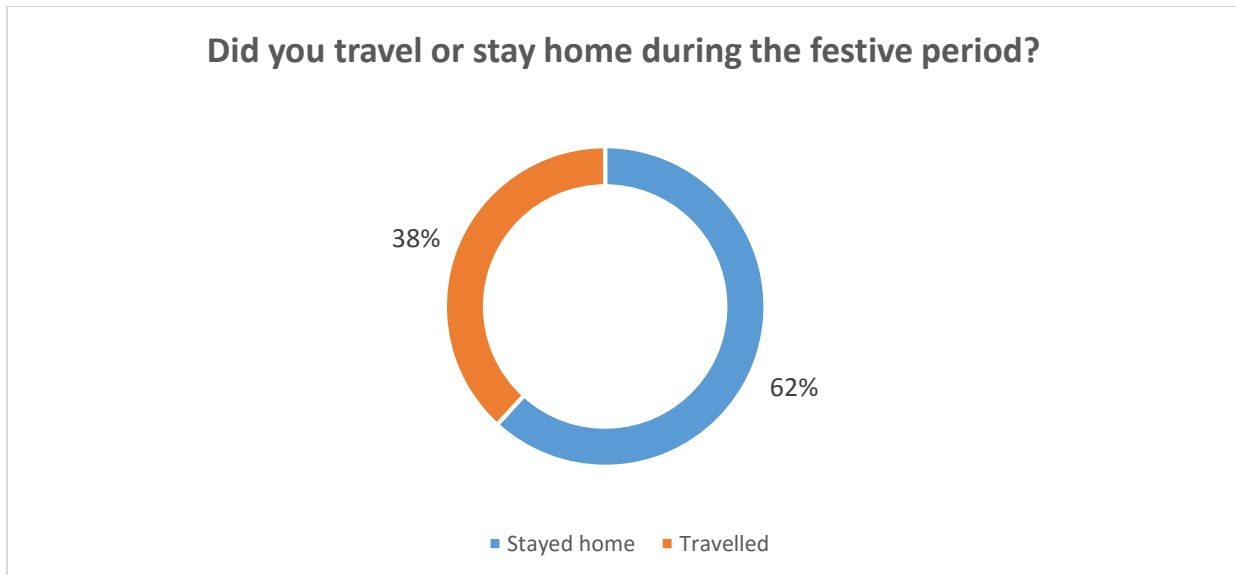

AA Member

**Festive Period Visible Policing Survey
Results**

1. Overview of current report

The current report highlights the insights acquired from the AA festive period visible policing survey. Topics under investigation include: police presence, driving behaviour and driving ability.

2. Results

Sample: 349

How visible was police presence on our roads during the festive period?

Sample: 334

How did this traffic police presence on our roads make you feel?

Sample: 335

Do you consider the recently released traffic fatality statistics over the festive period (1714 deaths) as low, normal or high?