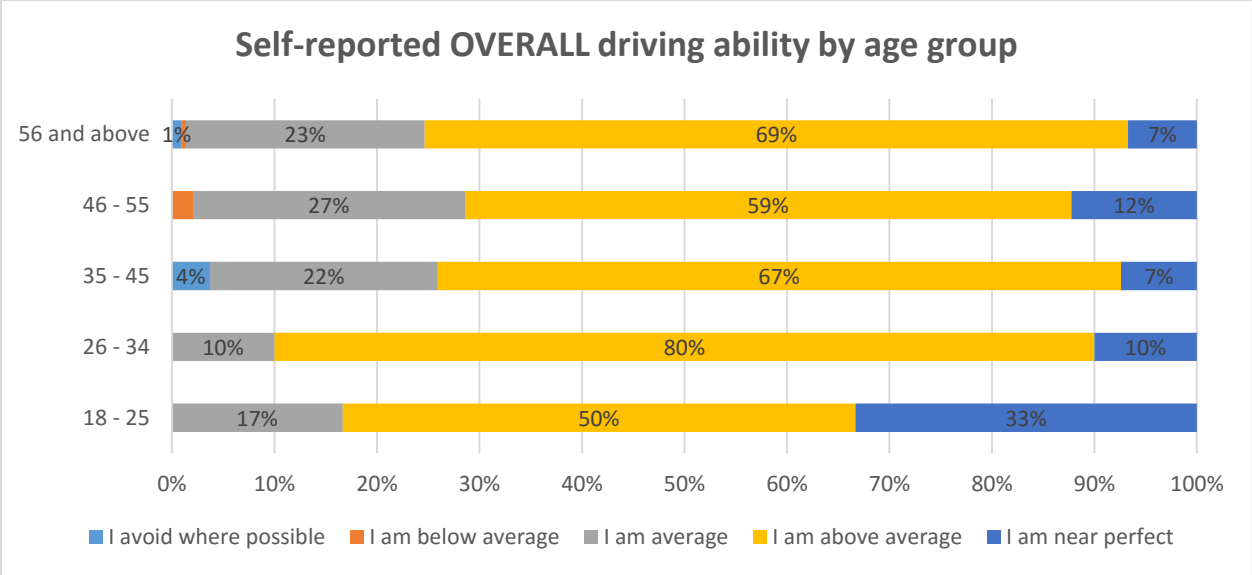

Sample: 325