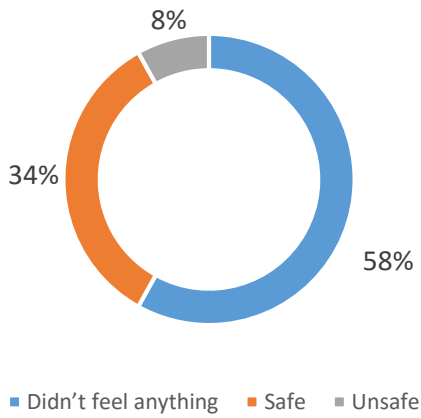

AA Member

**Festive Period Visible Policing Survey
Results**

1. Overview of current report

The current report highlights the insights acquired from the AA festive period visible policing survey. Topics under investigation include: police presence, driving behaviour and driving ability.

2. Results

Sample: 349

How visible was police presence on our roads during the festive period?

Sample: 334

How did this traffic police presence on our roads make you feel?

Sample: 335

Do you consider the recently released traffic fatality statistics over the festive period (1714 deaths) as low, normal or high?

Sample: 329

Do the 1714 fatalities on our roads during the festive period make you reconsider your driving behaviour?

Sample: 329

Sample: 325

Sample: 324

End.
Thank you!