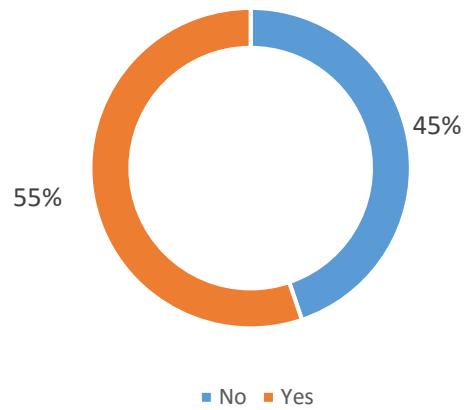

Sample: 329

Do the 1714 fatalities on our roads during the festive period make you reconsider your driving behaviour?